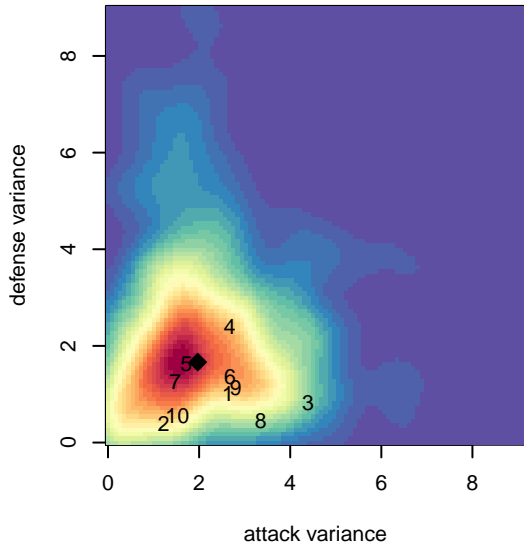

WUFC Gold B04

, OR
 B04 total strength=978
 attack=2.1 defense=1.63
 fall league = PTT B04 Div 2 Green
 spr league = Spr OYS B04 Div 1 White

alt names used:
 WUFC 04B Gold
 WUFC 04B Gold
 WUFC 2004 BOYS
 WUFC 2004 BOYS
 WUFC 2004B
 WUFC 04B Gold

Venues played:
 2017 Clash At the Border Silver/Bronze
 2017 PCU Summer Classic Red
 2017 Mt Hood Challenge U14 Bronze
 2017 PTT B04 Division 2 Green
 2017 OYS PTT Presidents Cup B04
 2017 Spr OYS B04 Division 1 White

WUFC Gold B04
 Dots are actual minus expected GF (blue circles) and GA (red triangles).
 Blue line is smoothed change in attack strength. Red is smoothed change in defense strength.

**attack and defense variance (black dot)
relative to other teams
and top 10 in region**