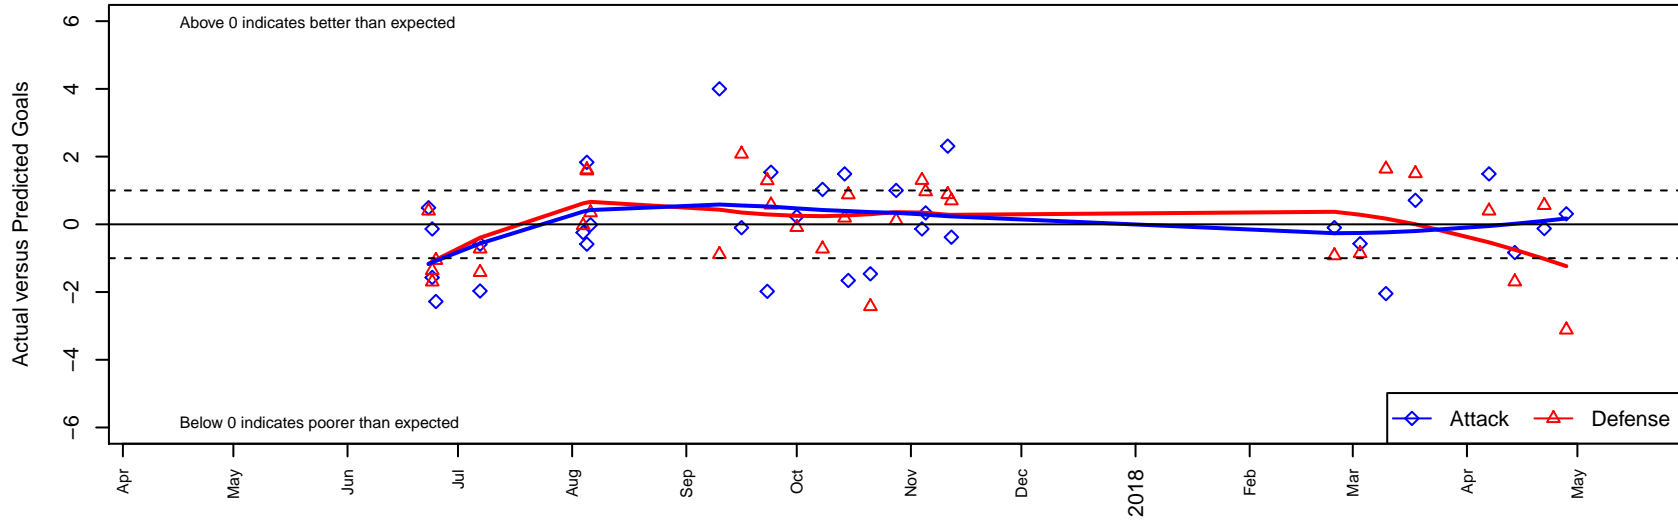

WUFC Gold B04

, OR
 B04 total strength=978
 attack=2.1 defense=1.63
 fall league = PTT B04 Div 2 Green
 spr league = Spr OYS B04 Div 1 White

alt names used:
 WUFC 04B Gold
 WUFC 04B Gold
 WUFC 2004 BOYS
 WUFC 2004 BOYS
 WUFC 2004B
 WUFC 04B Gold

Venues played:
 2017 Clash At the Border Silver/Bronze
 2017 PCU Summer Classic Red
 2017 Mt Hood Challenge U14 Bronze
 2017 PTT B04 Division 2 Green
 2017 OYS PTT Presidents Cup B04
 2017 Spr OYS B04 Division 1 White

WUFC Gold B04
 Dots are actual minus expected GF (blue circles) and GA (red triangles).
 Blue line is smoothed change in attack strength. Red is smoothed change in defense strength.

**attack and defense variance (black dot)
relative to other teams
and top 10 in region**