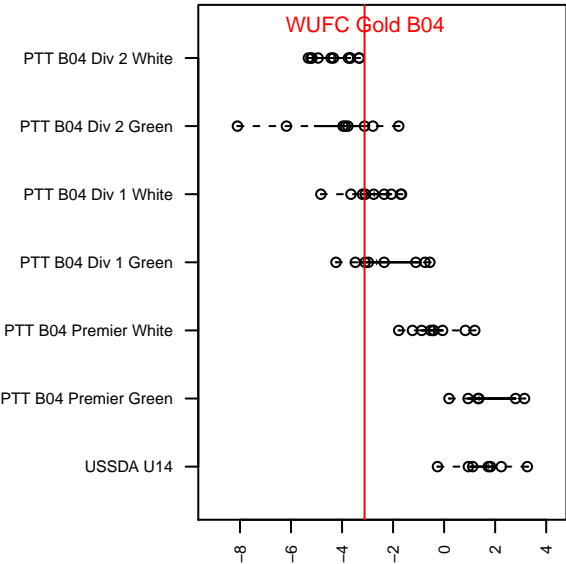

**attack and defense rating
relative to others at age
and all opponents in last 13 months**